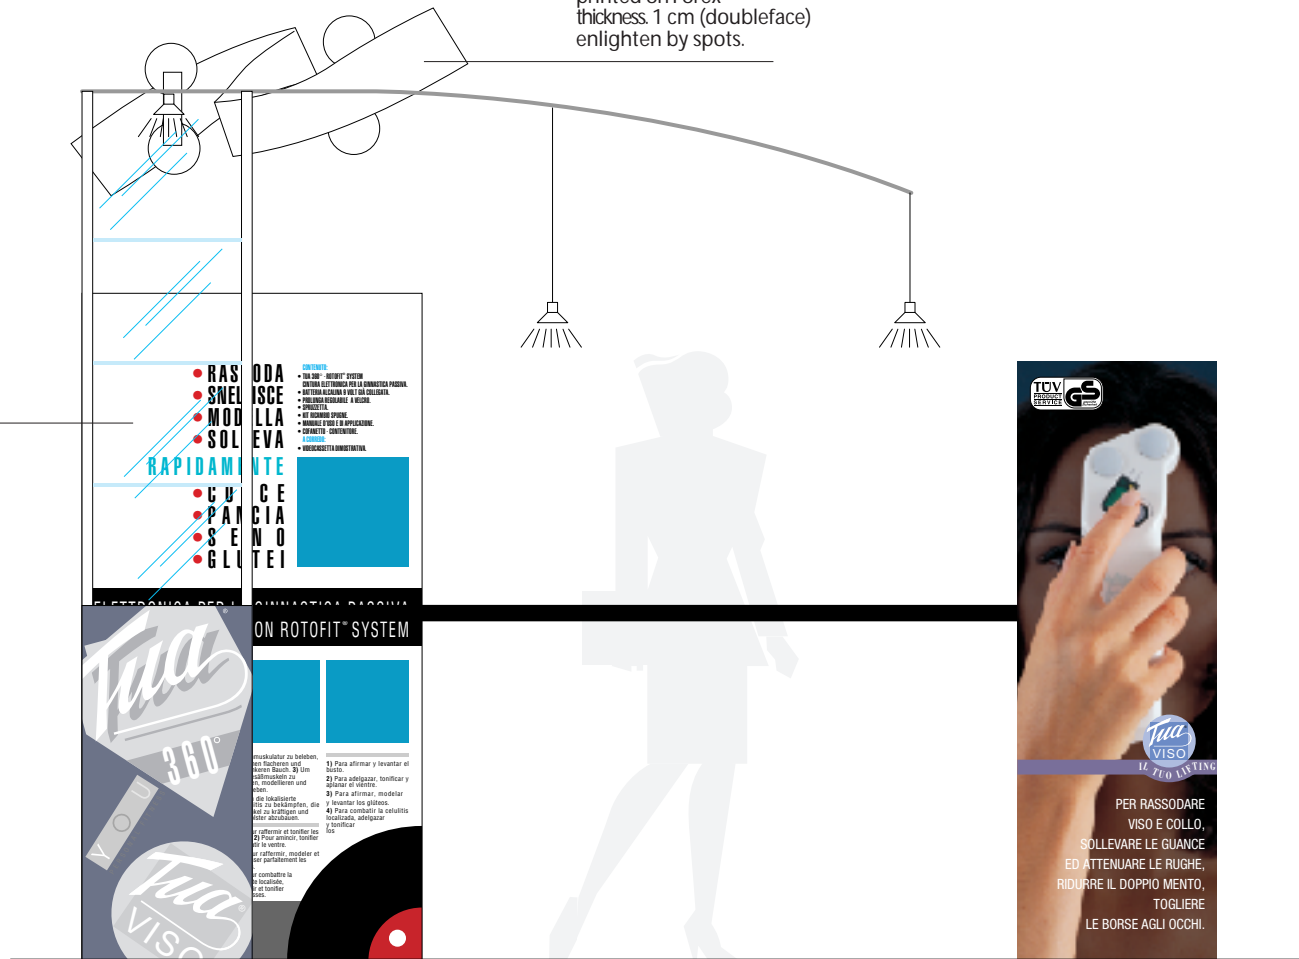

**B** →

↑ **A**

↓ **C**

← **D**

TUA 360 Belt  
printed on Forex  
thickness. 1 cm (doubleface)  
enlighten by spots.

VIEW A

TUA 360 Belt  
printed on Forex  
thickness. 1 cm (doubleface)  
enlighten by spots.

VIEW B

TUA 360 Belt  
printed on Forex  
thickness 1 cm (doubleface)  
enlighten by spots.

Exhibiting window  
for:  
TUA 360  
TUA VISO  
YOU

VIEW C

TUA 360 Belt  
printed on Forex  
thickness. 1 cm (doubleface)  
enlighten by spots.

VIEW D