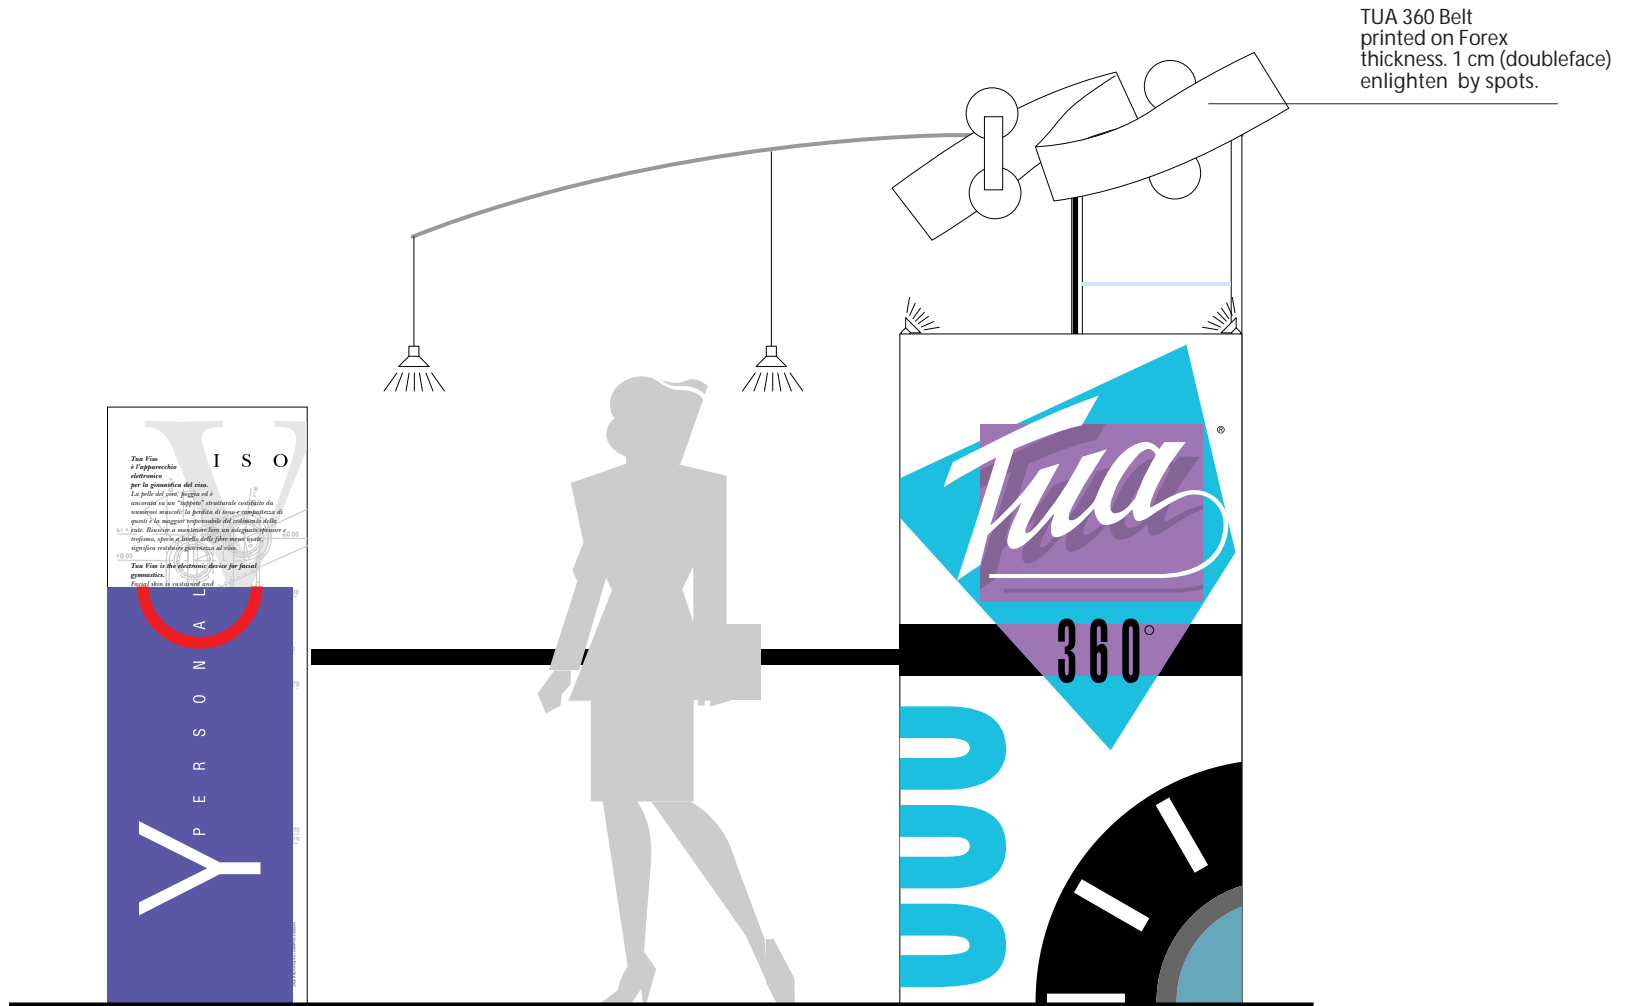

**B** →

↑ **A**

↓ **C**

← **D**

TUA 360 Belt  
printed on Forex  
thickness. 1 cm (doubleface)  
enlighten by spots.

VIEW A

TUA 360 Belt  
printed on Forex  
thickness. 1 cm (doubleface)  
enlighten by spots.

VIEW B

TUA 360 Belt  
printed on Forex  
thickness 1 cm (doubleface)  
enlighten by spots.

Exhibiting window  
for:  
TUA 360  
TUA VISO  
YOU

VIEW C

TUA 360 Belt  
printed on Forex  
thickness. 1 cm (doubleface)  
enlighten by spots.

VIEW D